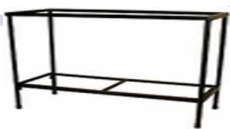

## **SOLID BLACK METAL STANDS**

8" x 16"

10" x 20"

12" x 24"

12" x 30"

12" x 36"

12" x 48"

18" x 36"

18" x 48"

18" x 72"

24" x 72"

18" x 60"

## **HI-GLOSS BLACK CABINET**

28"H Cabinet 36" x 12"

28"H Cabinet 48" x 12"

28"H Cabinet 48" x 18"

28"H Cabinet 72" x 18"

28"H Cabinet 72" x 24"

## **PINE SERIES CABINET**

36" x 13" Cabinet

**Oak and Black**

48" x 13" Cabinet

**Oak and Black**

48" x 18" Cabinet

**Oak and Black**